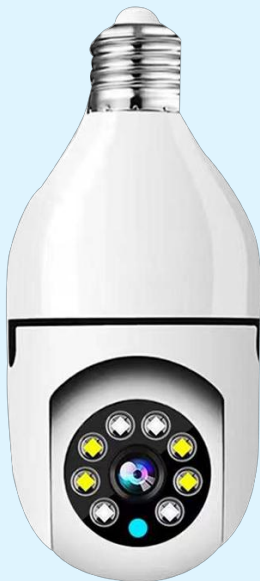

• WIFI IP Camera --2 Mega Pixels

- App: YI IOT / Smaint
- Night Vision
- Remote Control
- Two-Way Audio
- P2P Function
- 360°/110° Rotation
- Motion Detection
- Memory Card Storage
- Cloud Storage
- 2.4Ghz

Sample--\$10.00/pc
500pcs--\$9.30/pc

Specification

- App: YI IOT/ Smaint
- Color:White
- Resolution:1080P
- Pixel: 2Mega Pixels
- Motion Detection
- Two-way Audio
- NIGHT VISION
- 360°/110° Rotation
- Sensor:CMOS
- WiFi Frequency: 2.4Ghz
- WiFi Protocol:IEEE 802.11b/g/n
- Input: DC 5V 2A
- SD Card:Support up to 128G SD Card
- Alarm I/O

•WIFI Bulb Camera--0.3 Mega Pixels

- APP:FtyCamPro
- E27 Bulb Socket
- Night Vision
- Remote Control
- Motion Detection
- P2P Function
- Memory Card Storage
- Two-Way Audio
- 360°/90° Rotation
- 2.4Ghz

Sample--\$9.00/pc
500pcs--\$7.80/pc

Specification

- App:FTYCamPro
- E27 Bulb Socket
- Color:White
- Resolution:1080P
- Pixel:0.3Mega Pixels
- Motion Tracking
- Two-way Audio
- NIGHT VISION
- Memory Card Storage
- 360°/90° Rotation
- Sensor:CMOS
- WiFi Frequency: 2.4Ghz
- WiFi Protocol:IEEE 802.11b/g/n
- SD Card:Support up to 64G SD Card
- Vandal-proof, Alarm I/O