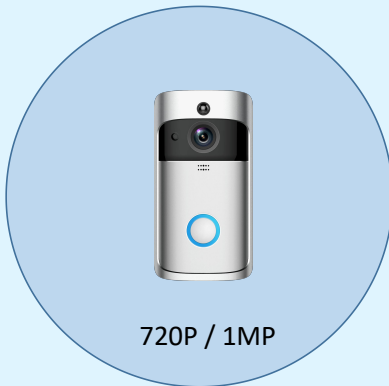

• 4G Solar Camera -- 2 Mega Pixels

- App: V380 PRO
- Solar Panel Power: 5W
- Night Vision
- Remote Control
- Two-Way Voice Intercom
- Cloud Storage
- Memory Card Storage
- 350°/90° Rotation
- IP66 Waterproof
- Motion Detection
- 4G BAND1/3/5/38/39/40/41

Sample--\$52.00/pc
500pcs--\$51.00/pc

2MP
HD Video

4G
SIM Card

Specification

- App: V380 PRO
- Color: White + Black
- Resolution: 1920*1080P
- Pixel: 2 Mega Pixels
- Solar Panel Power: 5W
- Motion Detection
- IP66 Waterproof
- Two-way Audio
- NIGHT VISION
- 350°/ 90°Rotation
- Memory Card Storage + Cloud Storage
- Sensor: CMOS
- 4G Network: 4G-BAND1/3/5/38/39/40/41
- Battery: 4pcs of Li-ion 18650 battery
- SD Card: Support up to 128G SD Card
- Alarm I/O
- Camera Size: 1.8 Inch

• Smart Doorbell with Camera

720P / 1MP

• Remote Control + Two-Way Intercom

480P / 0.3MP