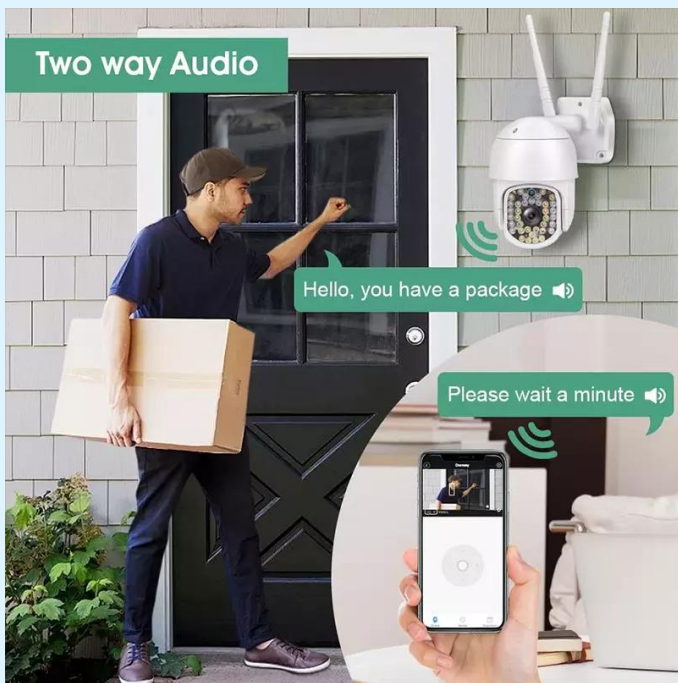

• WIFI Dome Camera -- 2 Mega Pixels

- -- APP:Smaint
- -- **With Lan Port**
- -- Night Vision
- -- Remote Control
- -- Motion Tracking
- -- P2P Function
- -- IP65 Waterproof
- -- Memory Card Storage + Cloud Storage
- -- Two-Way Audio
- -- 350°/90° Rotation
- -- 2.4Ghz

Sample--$16.00/pc
500pcs--$15.00/pc