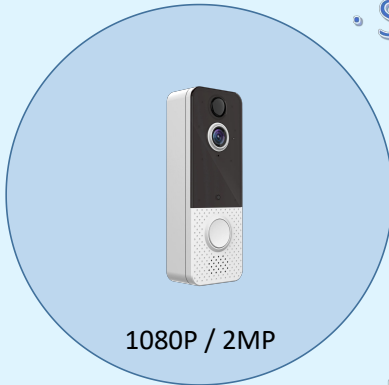

• 4G Solar Camera -- 2 Mega Pixels

- App: V380 PRO
- Solar Panel Power: 5W
- Night Vision
- Remote Control
- Two-Way Voice Intercom
- Cloud Storage
- Memory Card Storage
- 350°/90° Rotation
- IP66 Waterproof
- Motion Detection
- 4G BAND1/3/5/38/39/40/41

Sample--\$52.00/pc
500pcs--\$51.00/pc

2MP
HD Video

4G
SIM Card

Specification

- App: V380 PRO
- Color: White + Black
- Resolution: 1920*1080P
- Pixel: 2 Mega Pixels
- Solar Panel Power: 5W
- Motion Detection
- IP66 Waterproof
- Two-way Audio
- NIGHT VISION
- 350°/ 90°Rotation
- Memory Card Storage + Cloud Storage
- Sensor: CMOS
- 4G Network: 4G-BAND1/3/5/38/39/40/41
- Battery: 4pcs of Li-ion 18650 battery
- SD Card: Support up to 128G SD Card
- Alarm I/O
- Camera Size: 1.8 Inch

• Smart Doorbell with Camera

720P / 1MP

• Remote Control + Two-Way Intercom

480P / 0.3MP