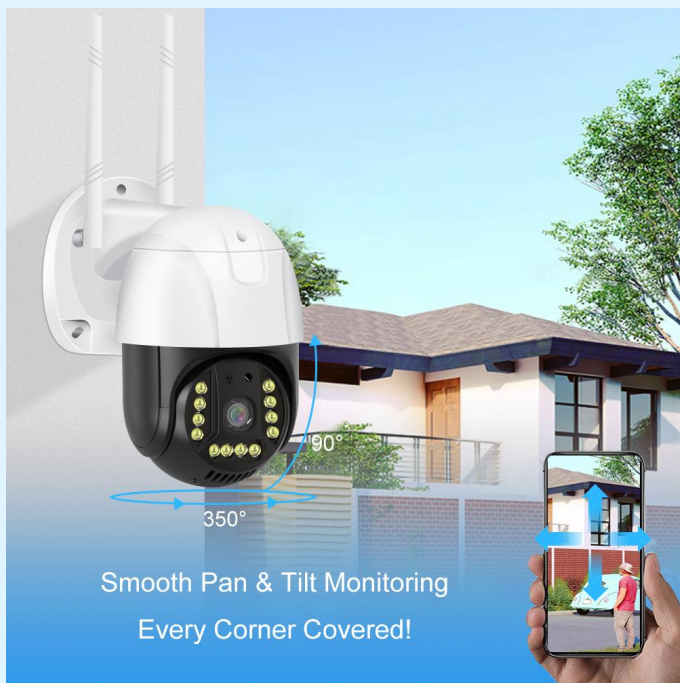

• WiFi Dome Camera -- 2 Mega Pixels

- APP:Smaint
- Night Vision
- Remote Control
- Motion Detection
- P2P Function
- IP65 Waterproof
- Memory Card Storage + Cloud Storage
- Two-Way Audio
- 350°/90° Rotation
- 2.4Ghz

• WiFi Dome Camera -- 2 Mega Pixels

- APP:Smaint
- Night Vision
- Remote Control
- Motion Detection
- P2P Function
- IP66 Waterproof
- Memory Card Storage + Cloud Storage
- Two-Way Audio
- 350°/90° Rotation
- 2.4Ghz

• WIFI Dome Camera -- 1M/2M/3M/5M Pixels

- APP:V380 PRO
- Night Vision
- Remote Control
- P2P Function
- Motion Detection
- IP66 Waterproof
- Memory Card Storage + Cloud Storage
- Two-Way Audio
- 350°/90° Rotation
- 2.4Ghz