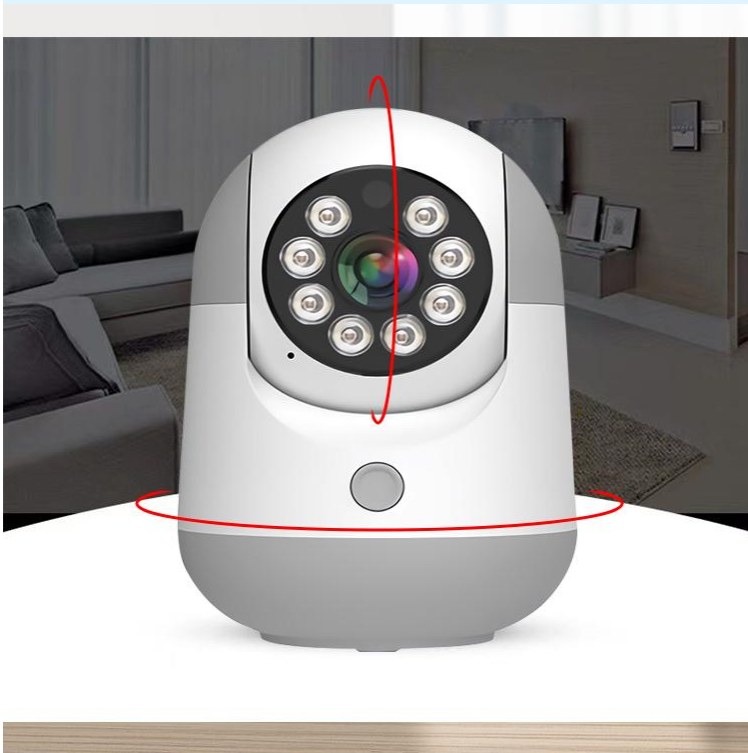

• WIFI IP Camera -- 1M/2M/3M Pixels

- APP: V380 PRO
- Night Vision
- Remote Control
- P2P Function
- Motion Detection
- Memory Card Storage + Cloud Storage
- Two-Way Audio
- 355°/90° Rotation
- 2.4Ghz

1MP:

Sample--\$13.00/pc
500pcs--\$11.90/pc

2MP:

Sample--\$13.00/pc
500pcs--\$12.60/pc

3MP:

Sample--\$15.00/pc
500pcs--\$14.00/pc

Specification

- App: V380 PRO
- Color:White
- Resolution:1080P
- Pixel: 1M/2M/3M Pixels
- Motion Detection
- Two-way Audio
- NIGHT VISION
- 355°/90° Rotation
- Sensor:CMOS
- Memory Card Storage + Cloud Storage
- WiFi Frequency: 2.4Ghz
- WiFi Protocol:IEEE 802.11b/g/n
- Input: DC 5V 2A
- SD Card:Support up to 128G SD Card
- Alarm I/O

• WIFI IP Camera -- 2 Mega Pixels

- APP: Smaint
- Night Vision
- Remote Control
- Motion Detection
- P2P Function
- Memory Card Storage + Cloud Storage
- Two-Way Audio
- 355°/90° Rotation
- 2.4Ghz

Sample--\$10.00/pc
500pcs--\$9.20/pc