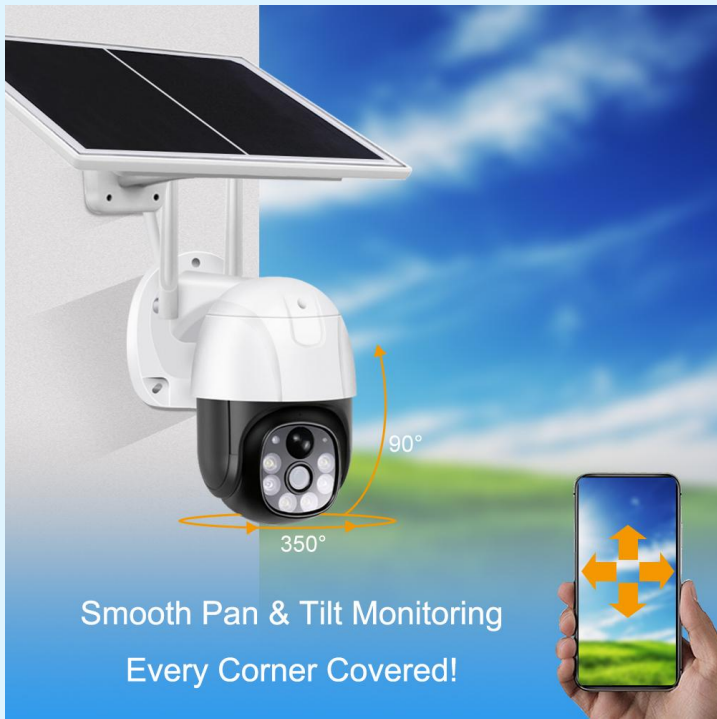

• WIFI Solar Camera -- 2 Mega Pixels

- App: V380 PRO
- Solar Panel Power: 5W
- Night Vision
- Remote Control
- P2P Function
- Two-Way Voice Intercom
- Memory Card Storage + Cloud Storage
- 330°/90° Rotation
- IP66 Waterproof
- Motion Detection
- 2.4Ghz

• WiFi Solar Camera -- 2 Mega Pixels

- App: V380 PRO
- Solar Panel Power: 5W
- Night Vision
- Remote Control
- P2P Function
- Two-Way Voice Intercom
- Cloud Storage
- Memory Card Storage
- 350°/90° Rotation
- IP66 Waterproof
- Motion Detection
- 2.4Ghz