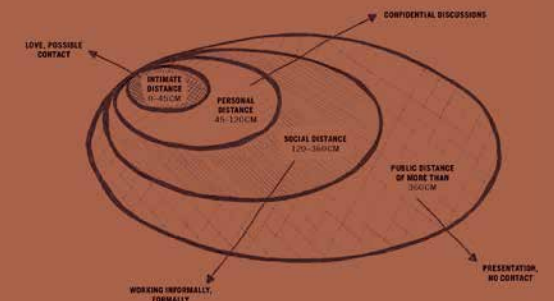

SERIES

KATE

Upright and generous

在信息科技时代，办公家具趋向于品质、科技、美学的结合，江南家具集中所有的力量和努力于人性化、智能化的办公家具设计。科特系列设计风格稳重、时尚、流畅而分明、自然明朗的木纹显露出中庸与大气，而后现代的设计风格更让办公环境的沉稳而生动。

In the era of information technology, office furniture tends to be a combination of quality, technology and aesthetics. JIANGNAN furniture concentrates all the power and efforts on user friendly and intelligent office furniture design. The design style of KATE series is moderate, stylish, smooth and clear. Natural and bright wood texture with brown color reveals the moderation and the generosity, and the post-modern design style makes office environment calm and lively.