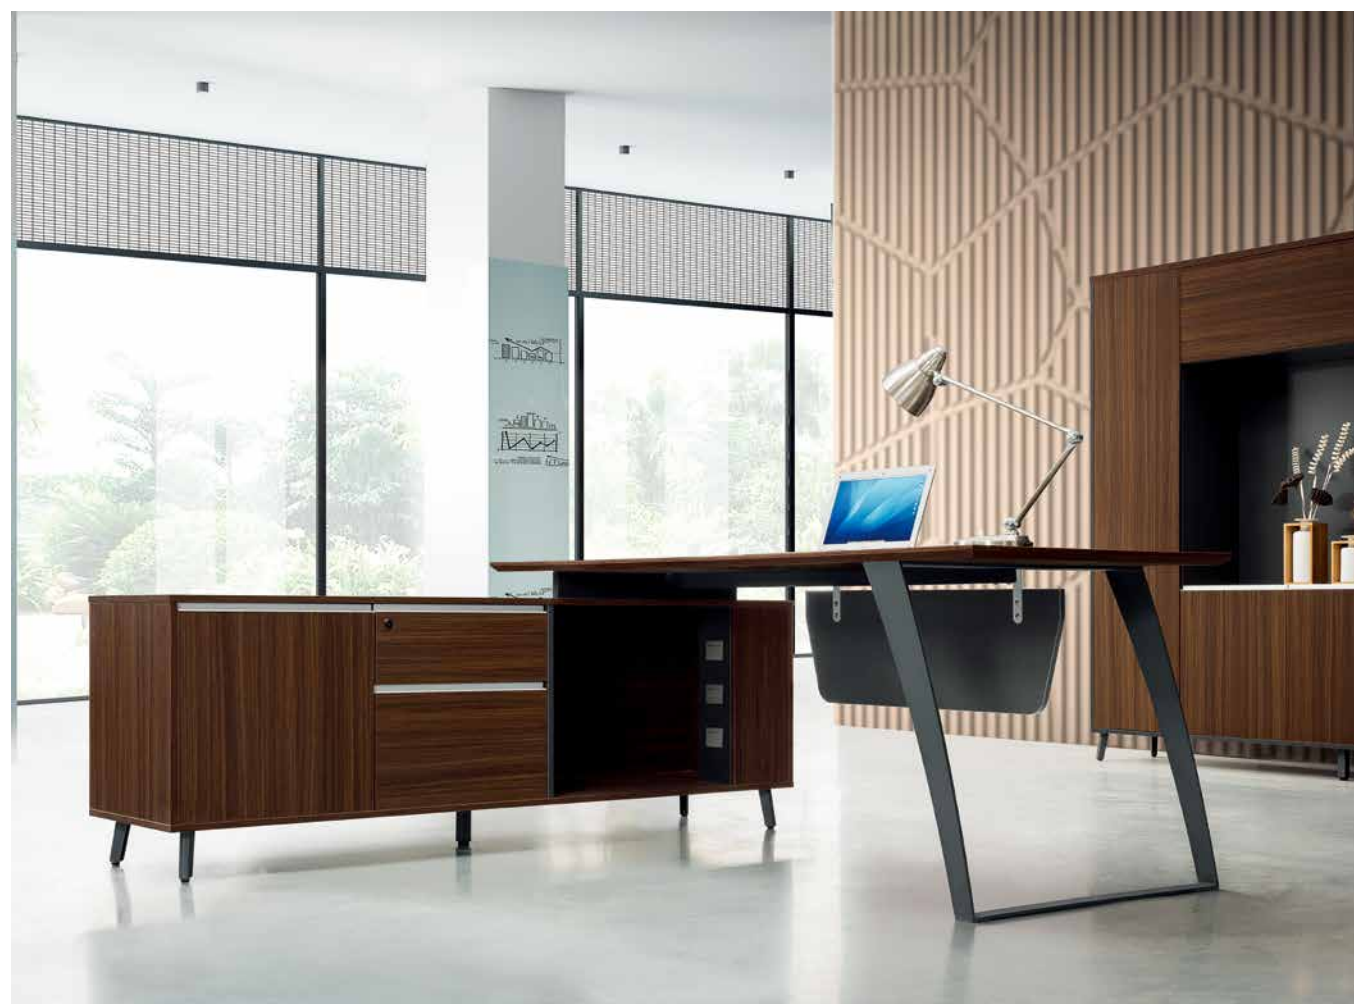

Kano -Series 卡诺系列

Enjoy the
office, enjoy the life and fashion
享受办公，乐活时尚

Possess modern temperament, and steady color, natural design matches the corresponding meeting environment, make you are full of spirit in the face of any question.

赋有时代气息，色彩稳重、大方的设计再配以相应的会议环境。令您充满精神去面对任何问题。