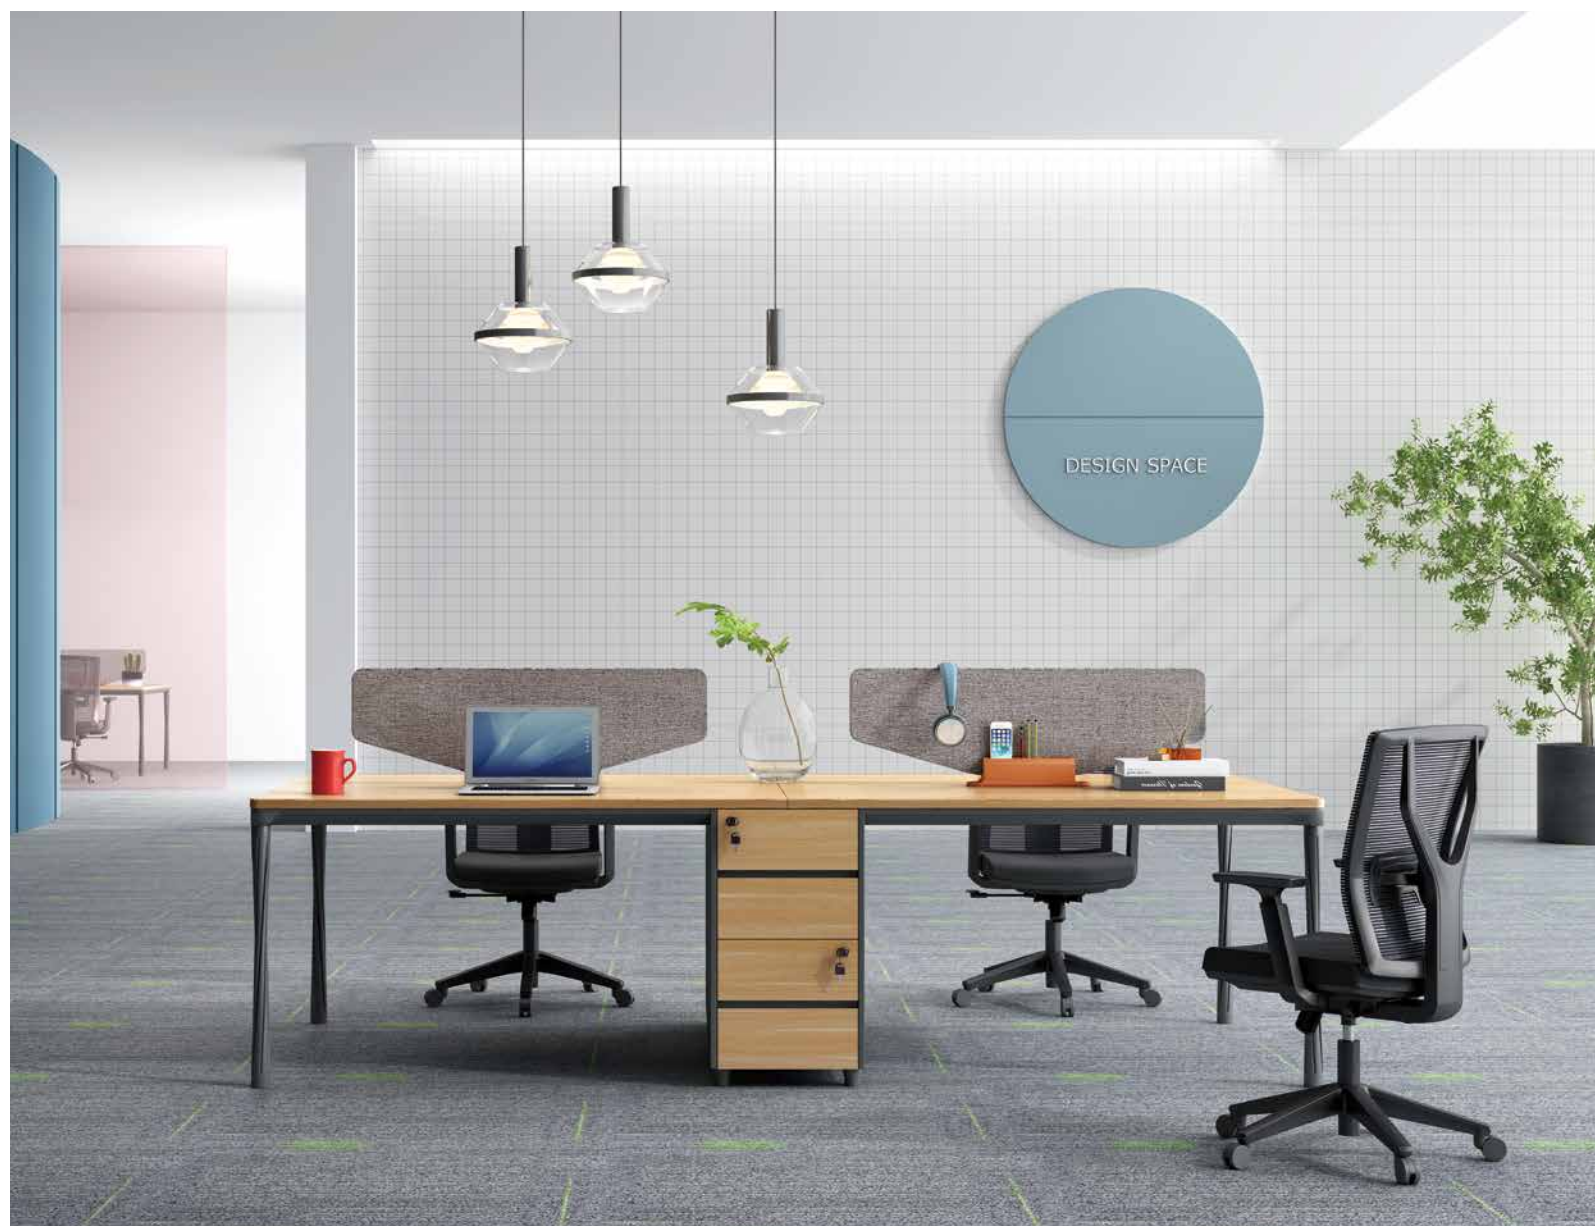

四人位 / Four bits
QY-D0824 2400W x 1200D x 1080H
QY-D0828 2800W x 1200D x 1080H

FASHIONABLE AND
HARMONIOUS, DISPLAY THE CLASS

➤ 时尚和谐，彰显品位