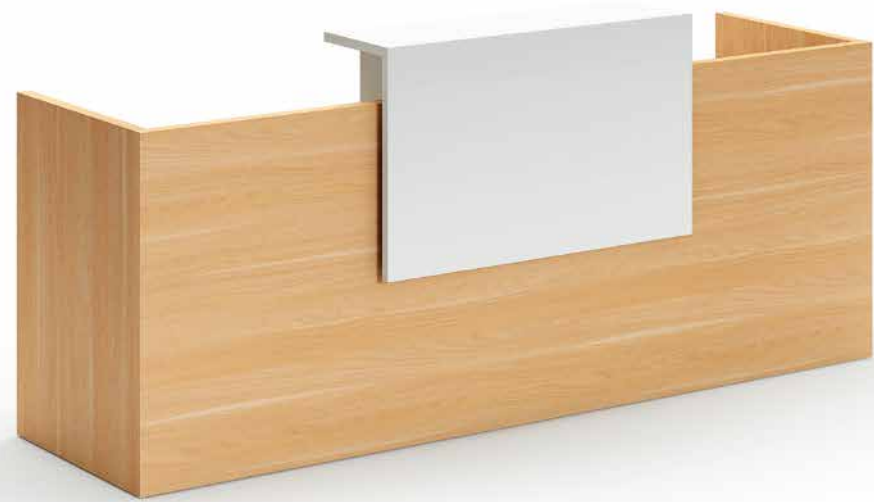

Reception -Desk 前台系列

The charm
OF INNOVATIVE APPEARANCE
创意外形，魅力所在

方法越简单，效果越强烈，一笔扫尽烦乱，
以最少的视觉语言，记下最新，最多，最明
确的视觉体验。

This simpler the method, the stronger the effect.
The way to clean all complexity is to record
the latest, the most, the most specific visual
experience with the least visual language.