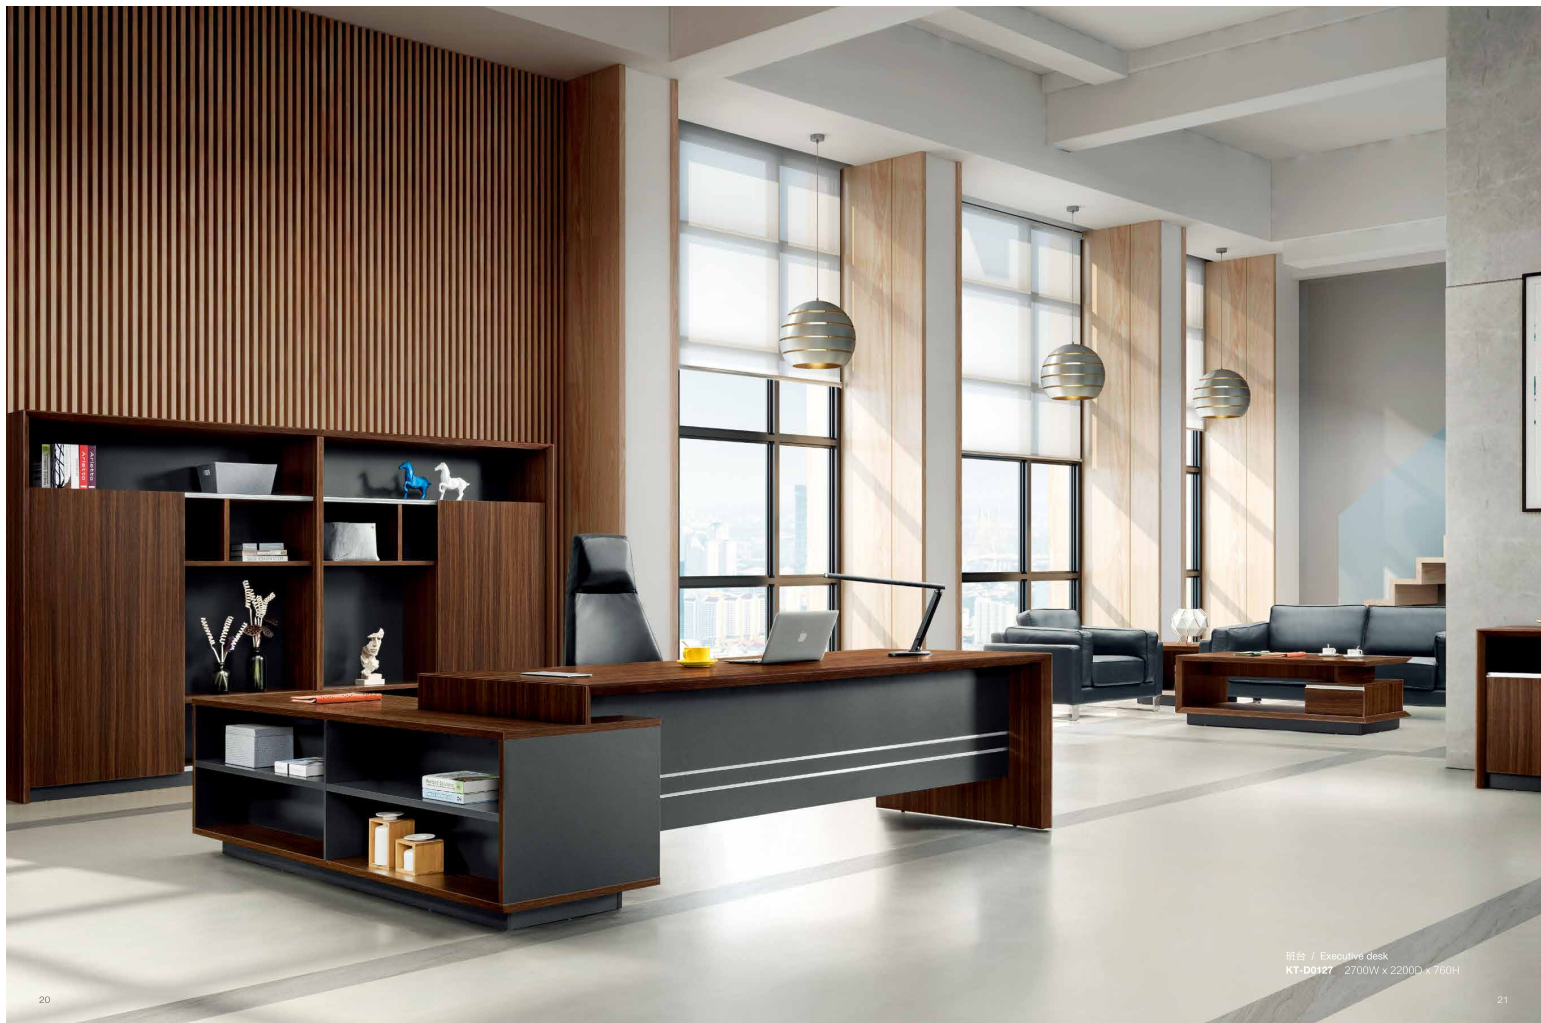

In the era of information technology, office furniture tends to be a combination of quality, technology and aesthetics. JIANGNAN furniture concentrates all the power and efforts on user-friendly and intelligent office furniture design. The design style of KATE series is moderate, stylish, smooth and clear. Natural and bright wood texture with brown color reveals the moderation and the generosity, and the post-modern design style makes office environment calm and lively.